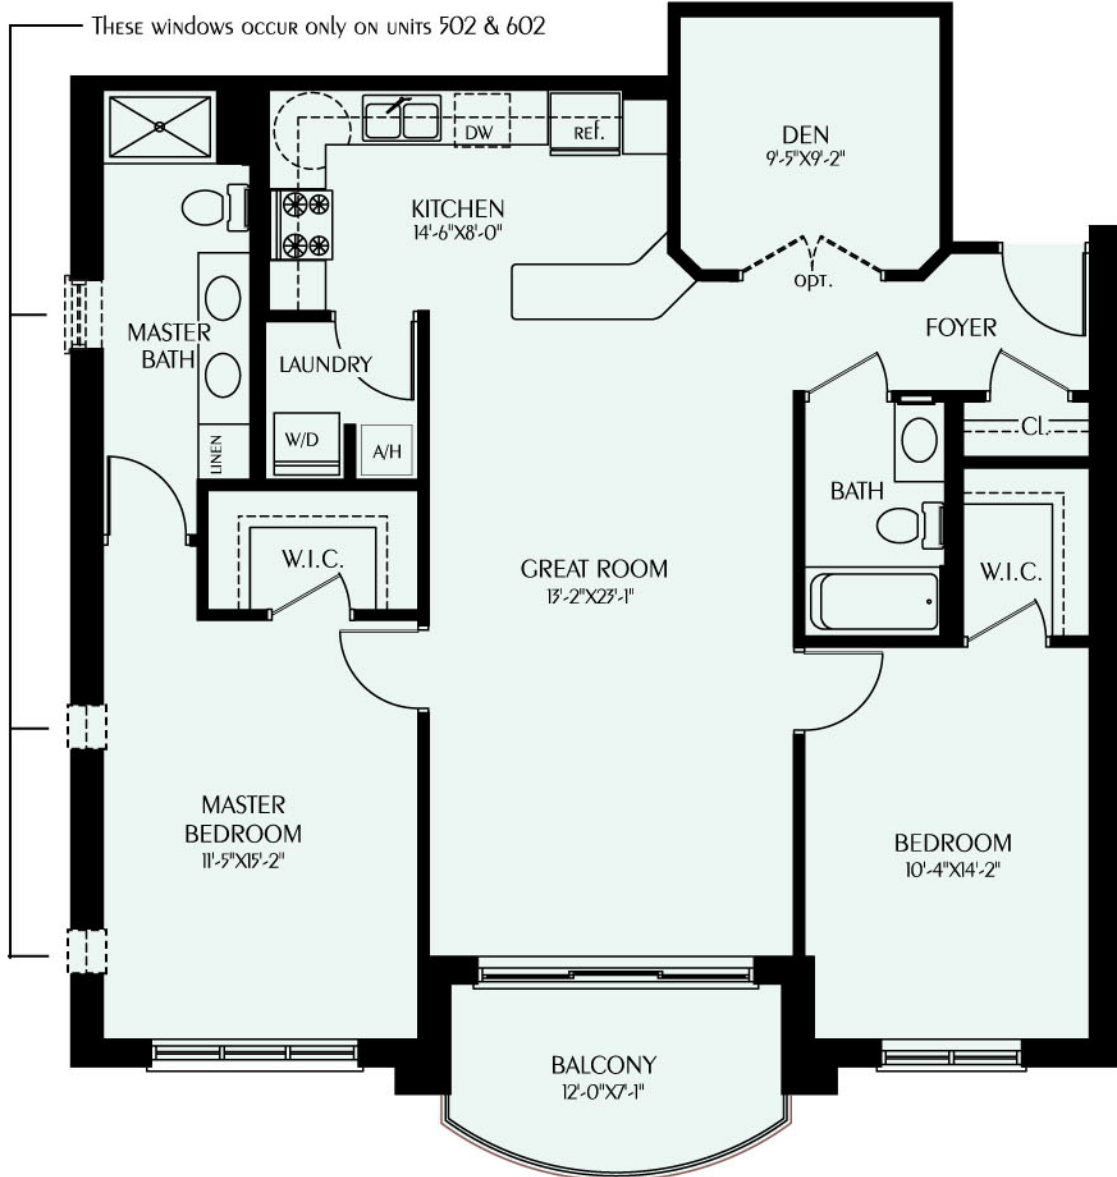

THE LAKEWOOD

2 BR + DEN, 2 BATH + BALCONY

1,373 sq.ft.

EDGEWATER
GLEN
CONDOMINIUMS

Units 302, 402, 502 & 602