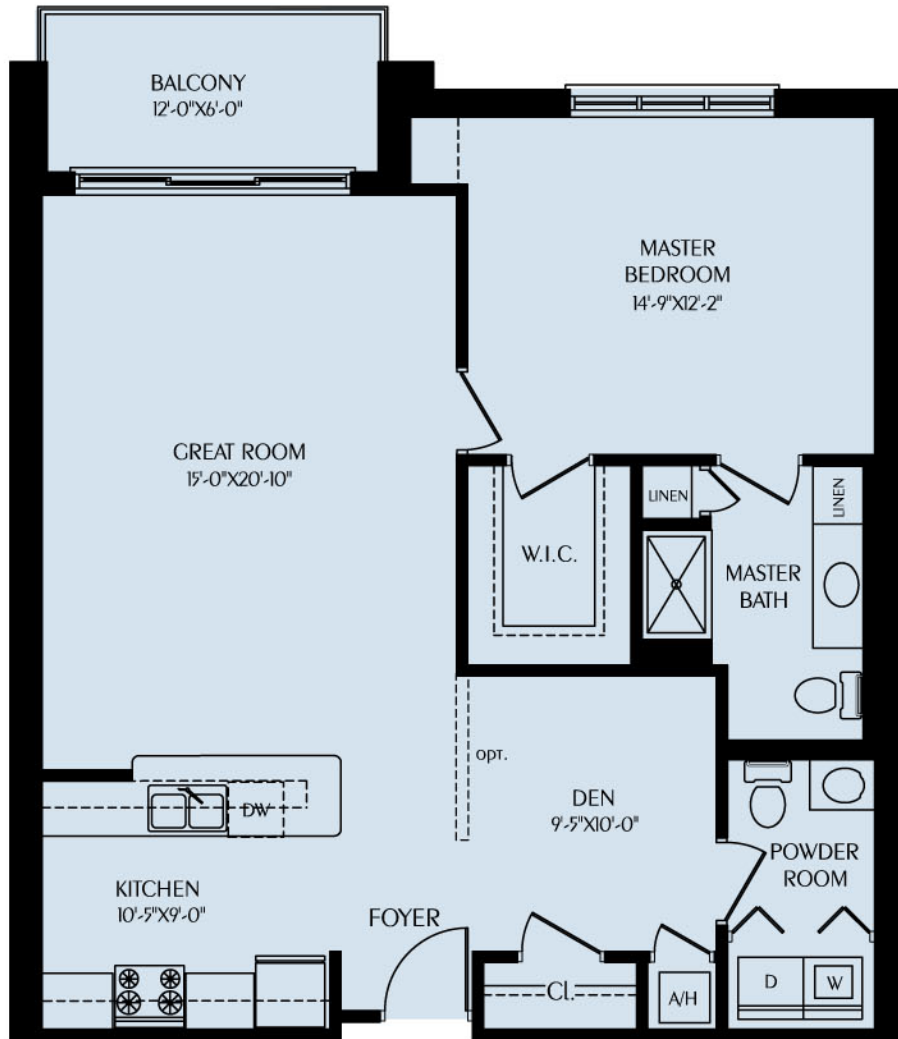

THE GLENLAKE

1 BR + DEN, 1.5 BATH + BALCONY
1,105 sq.ft.

EDGEWATER
GLEN
CONDOMINIUMS

Units 304, 404, 504