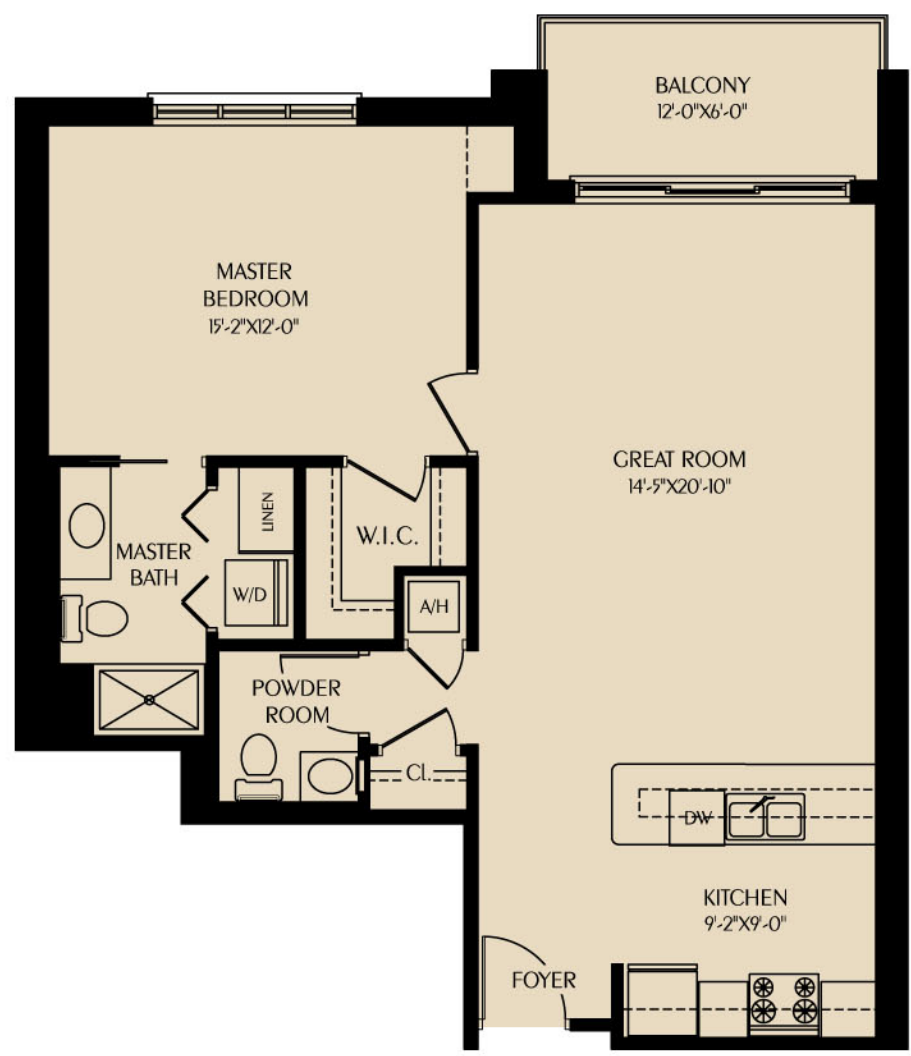

THE MARSHFIELD

1 BR, 1.5 BATH + BALCONY
954 sq. ft.

EDGEWATER
GLEN
CONDOMINIUMS

UNITS 305, 405, 505

All dimensions are approximate. Specifications, equipment, and pricing are subject to change and approval by developer without notice or obligation.