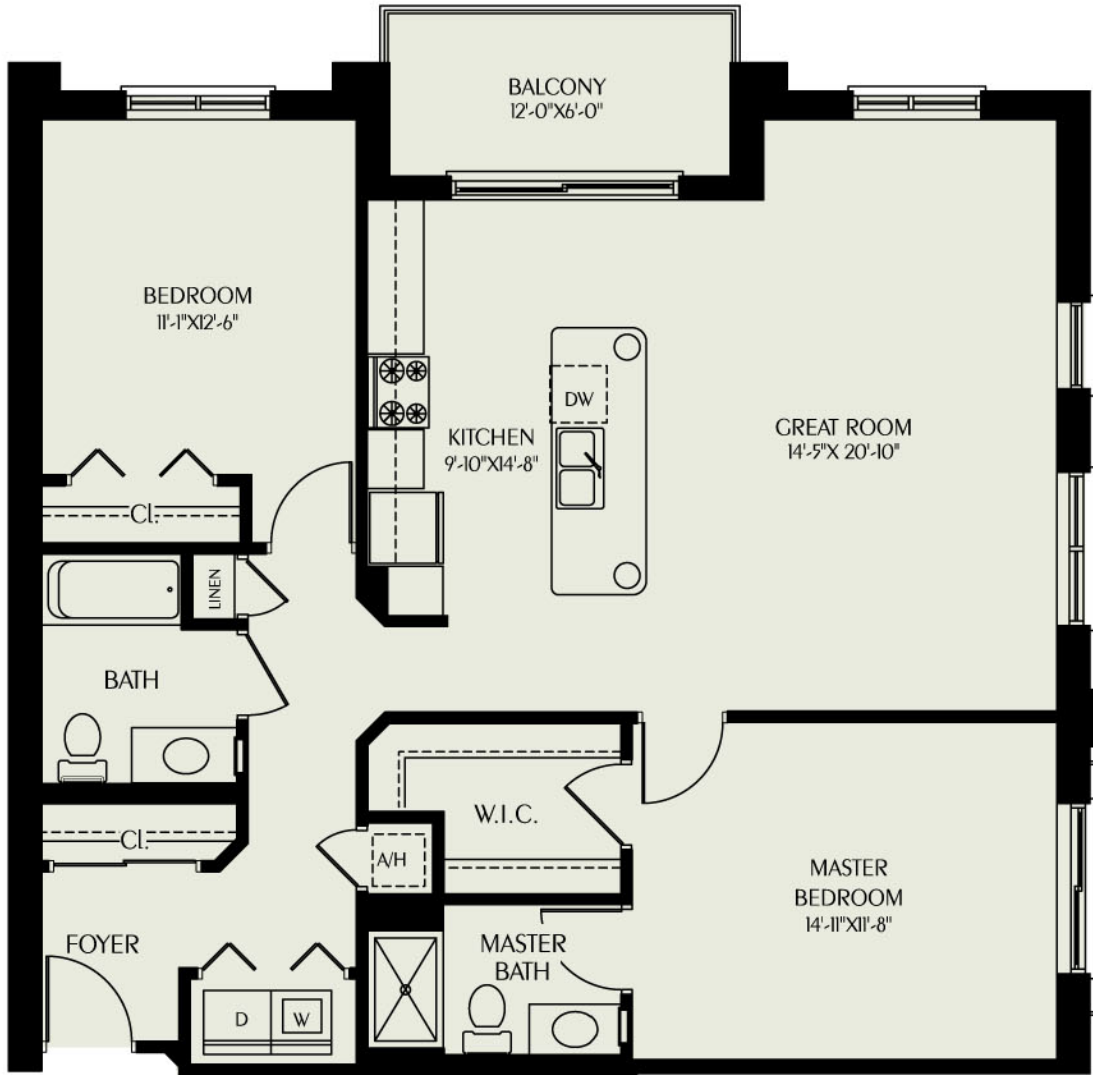

# THE ROSEDALE

2 BR, 2 BATH - BALCONY

1,323 sq.ft.

EDGEWATER  
GLEN  
CONDOMINIUMS

UNITS 206, 306, 406, 506