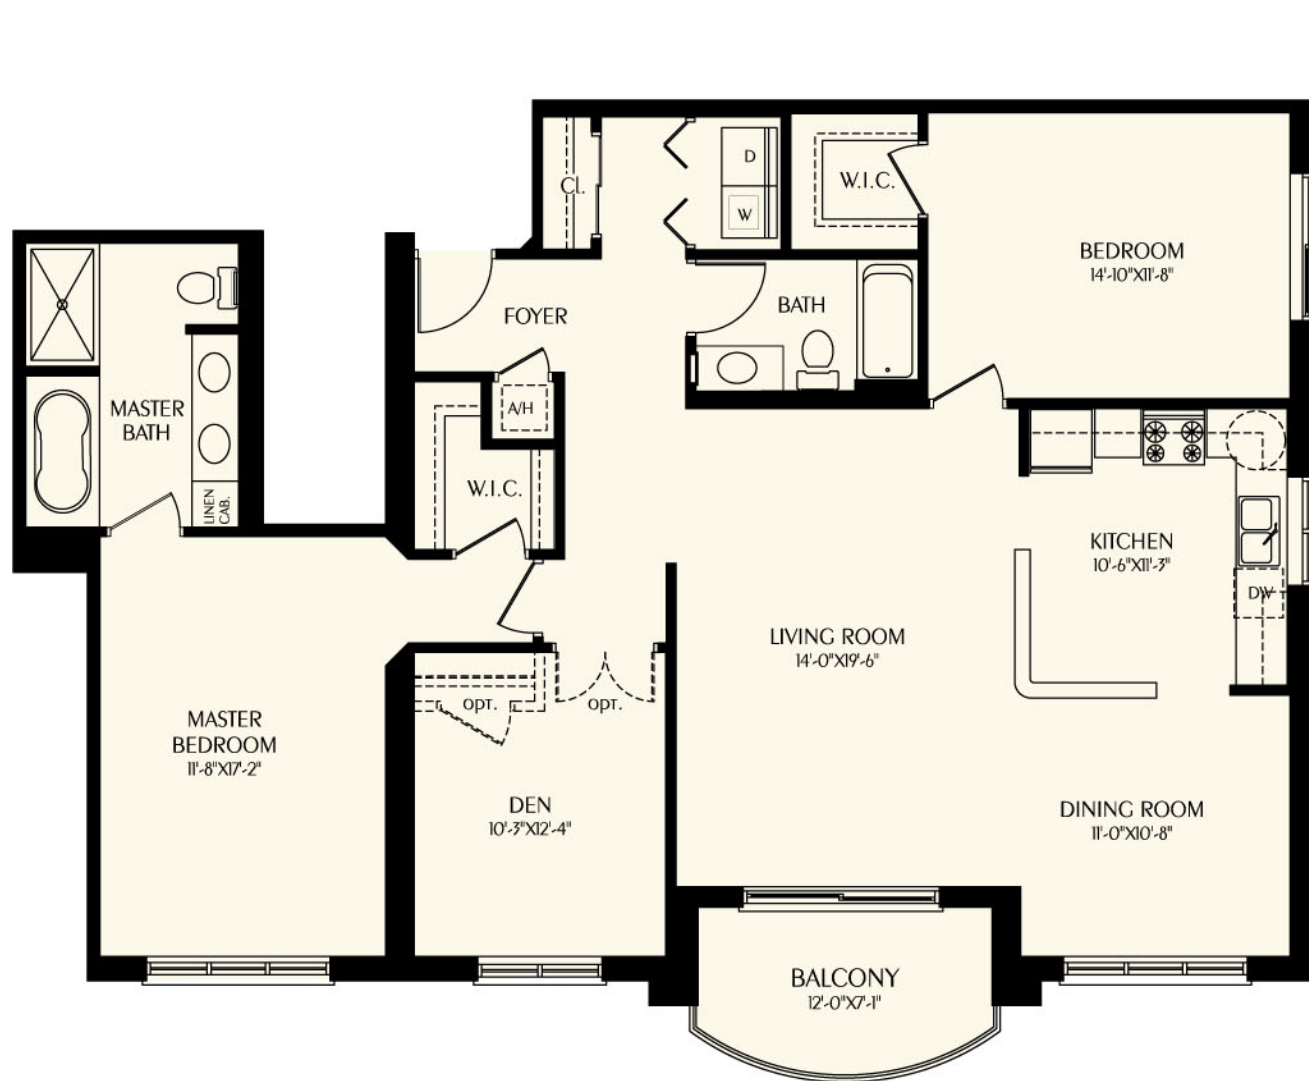

# THE DEVONSHIRE

2 BR + DEN, 2 BATH + BALCONY  
1,691 sq.ft.

EDGEWATER  
GLEN  
CONDOMINIUMS

UNITS 307, 407, 507 & 607