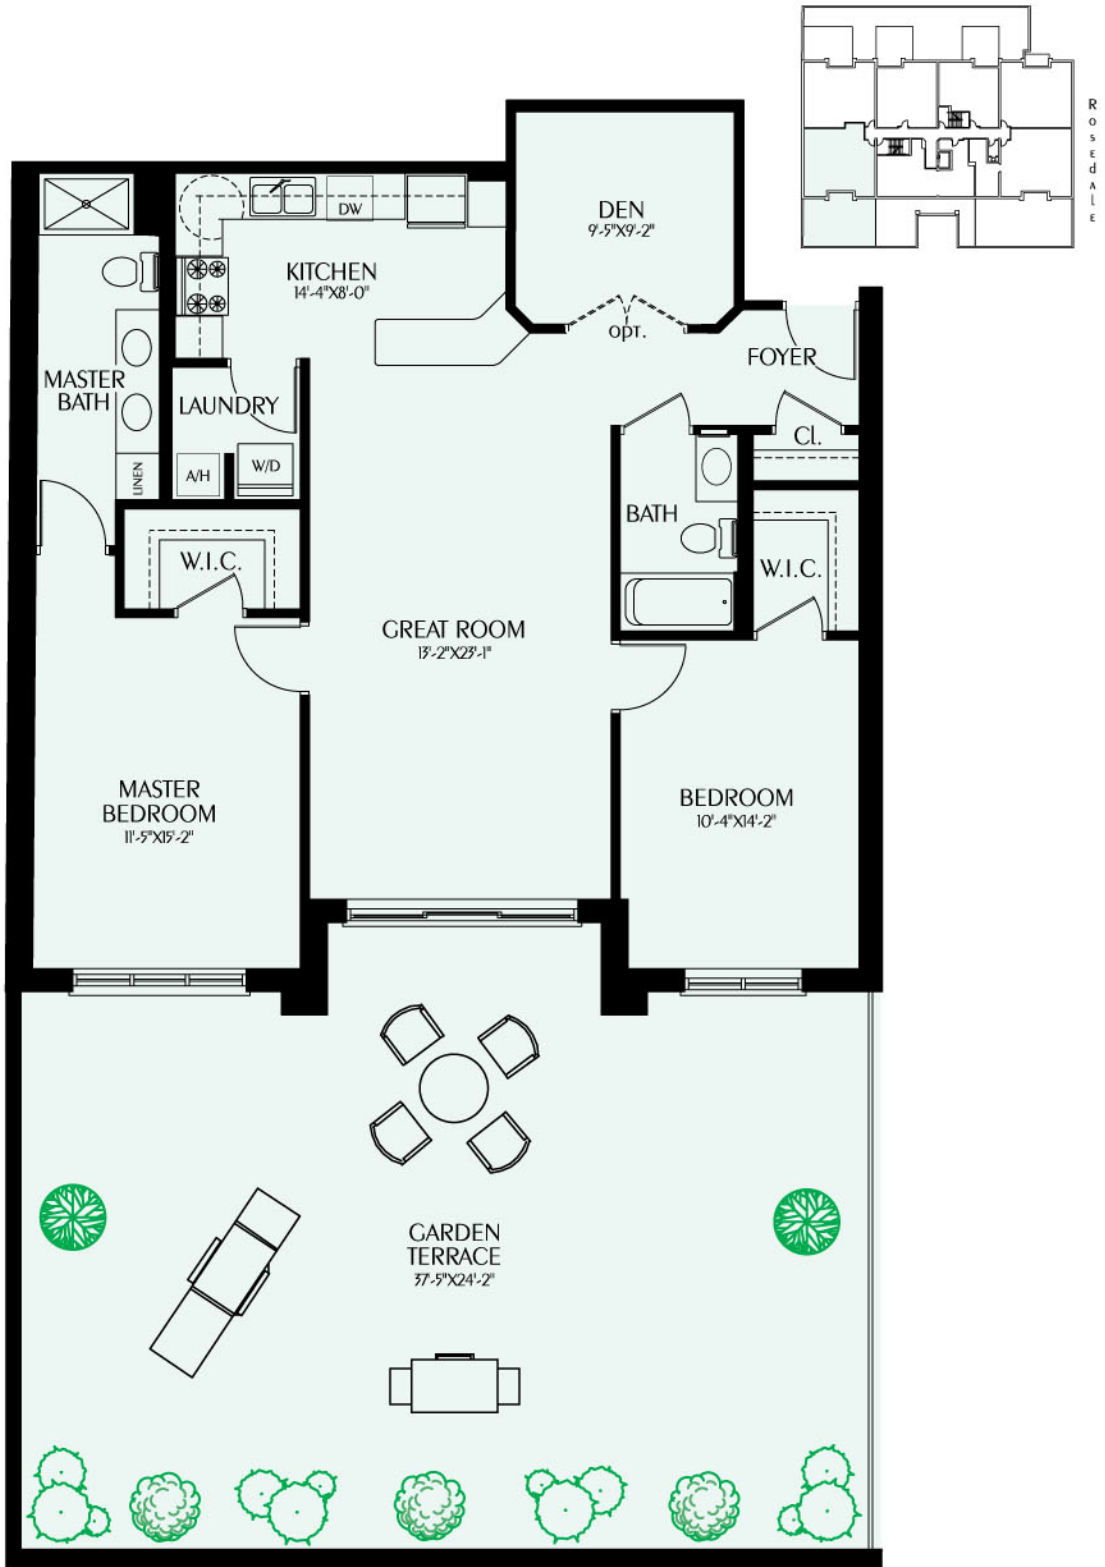

THE LAKEWOOD

2 BR + DEN, 2 BATH
1,290 sq.ft. + 973 sq.ft. TERRACE

EDGEWATER
GLEN
CONDOMINIUMS

Unit 202

All dimensions are approximate. Specifications, equipment, and pricing are subject to change and remain the property of the developer without notice or obligation.