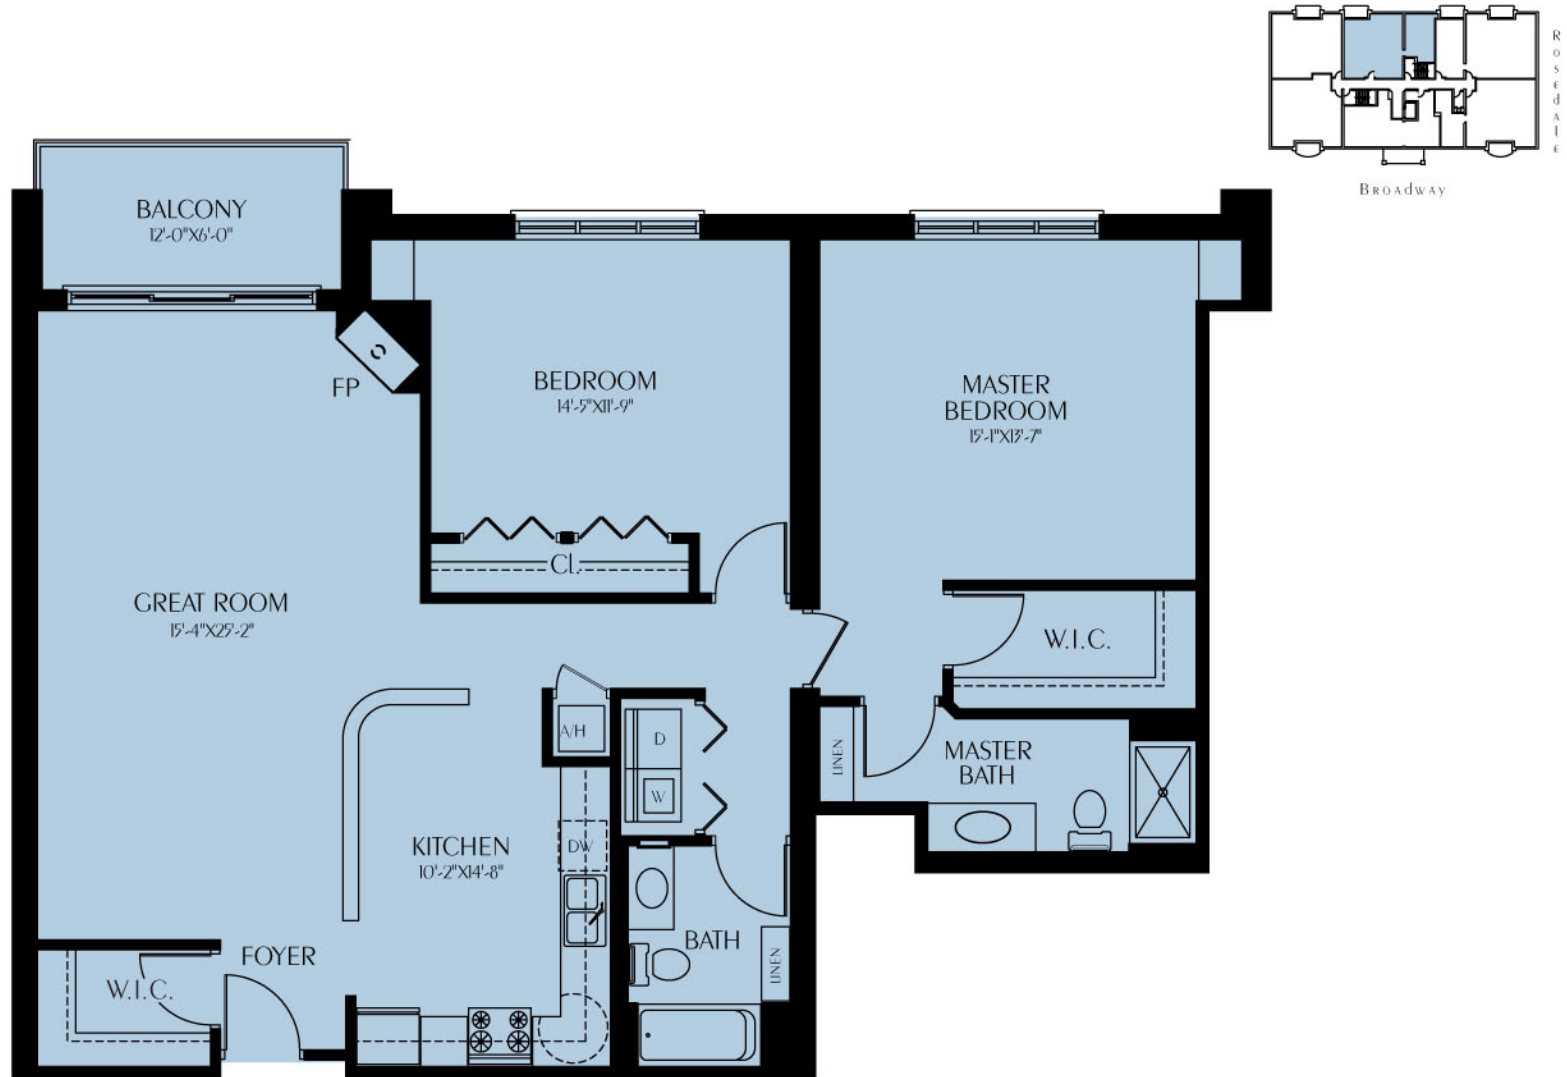

THE GLEN MANOR

2 BR, 2 BATH + BALCONY
1,520 sq.ft.

EDGEWATER
GLEN
CONDOMINIUMS

Unit 604